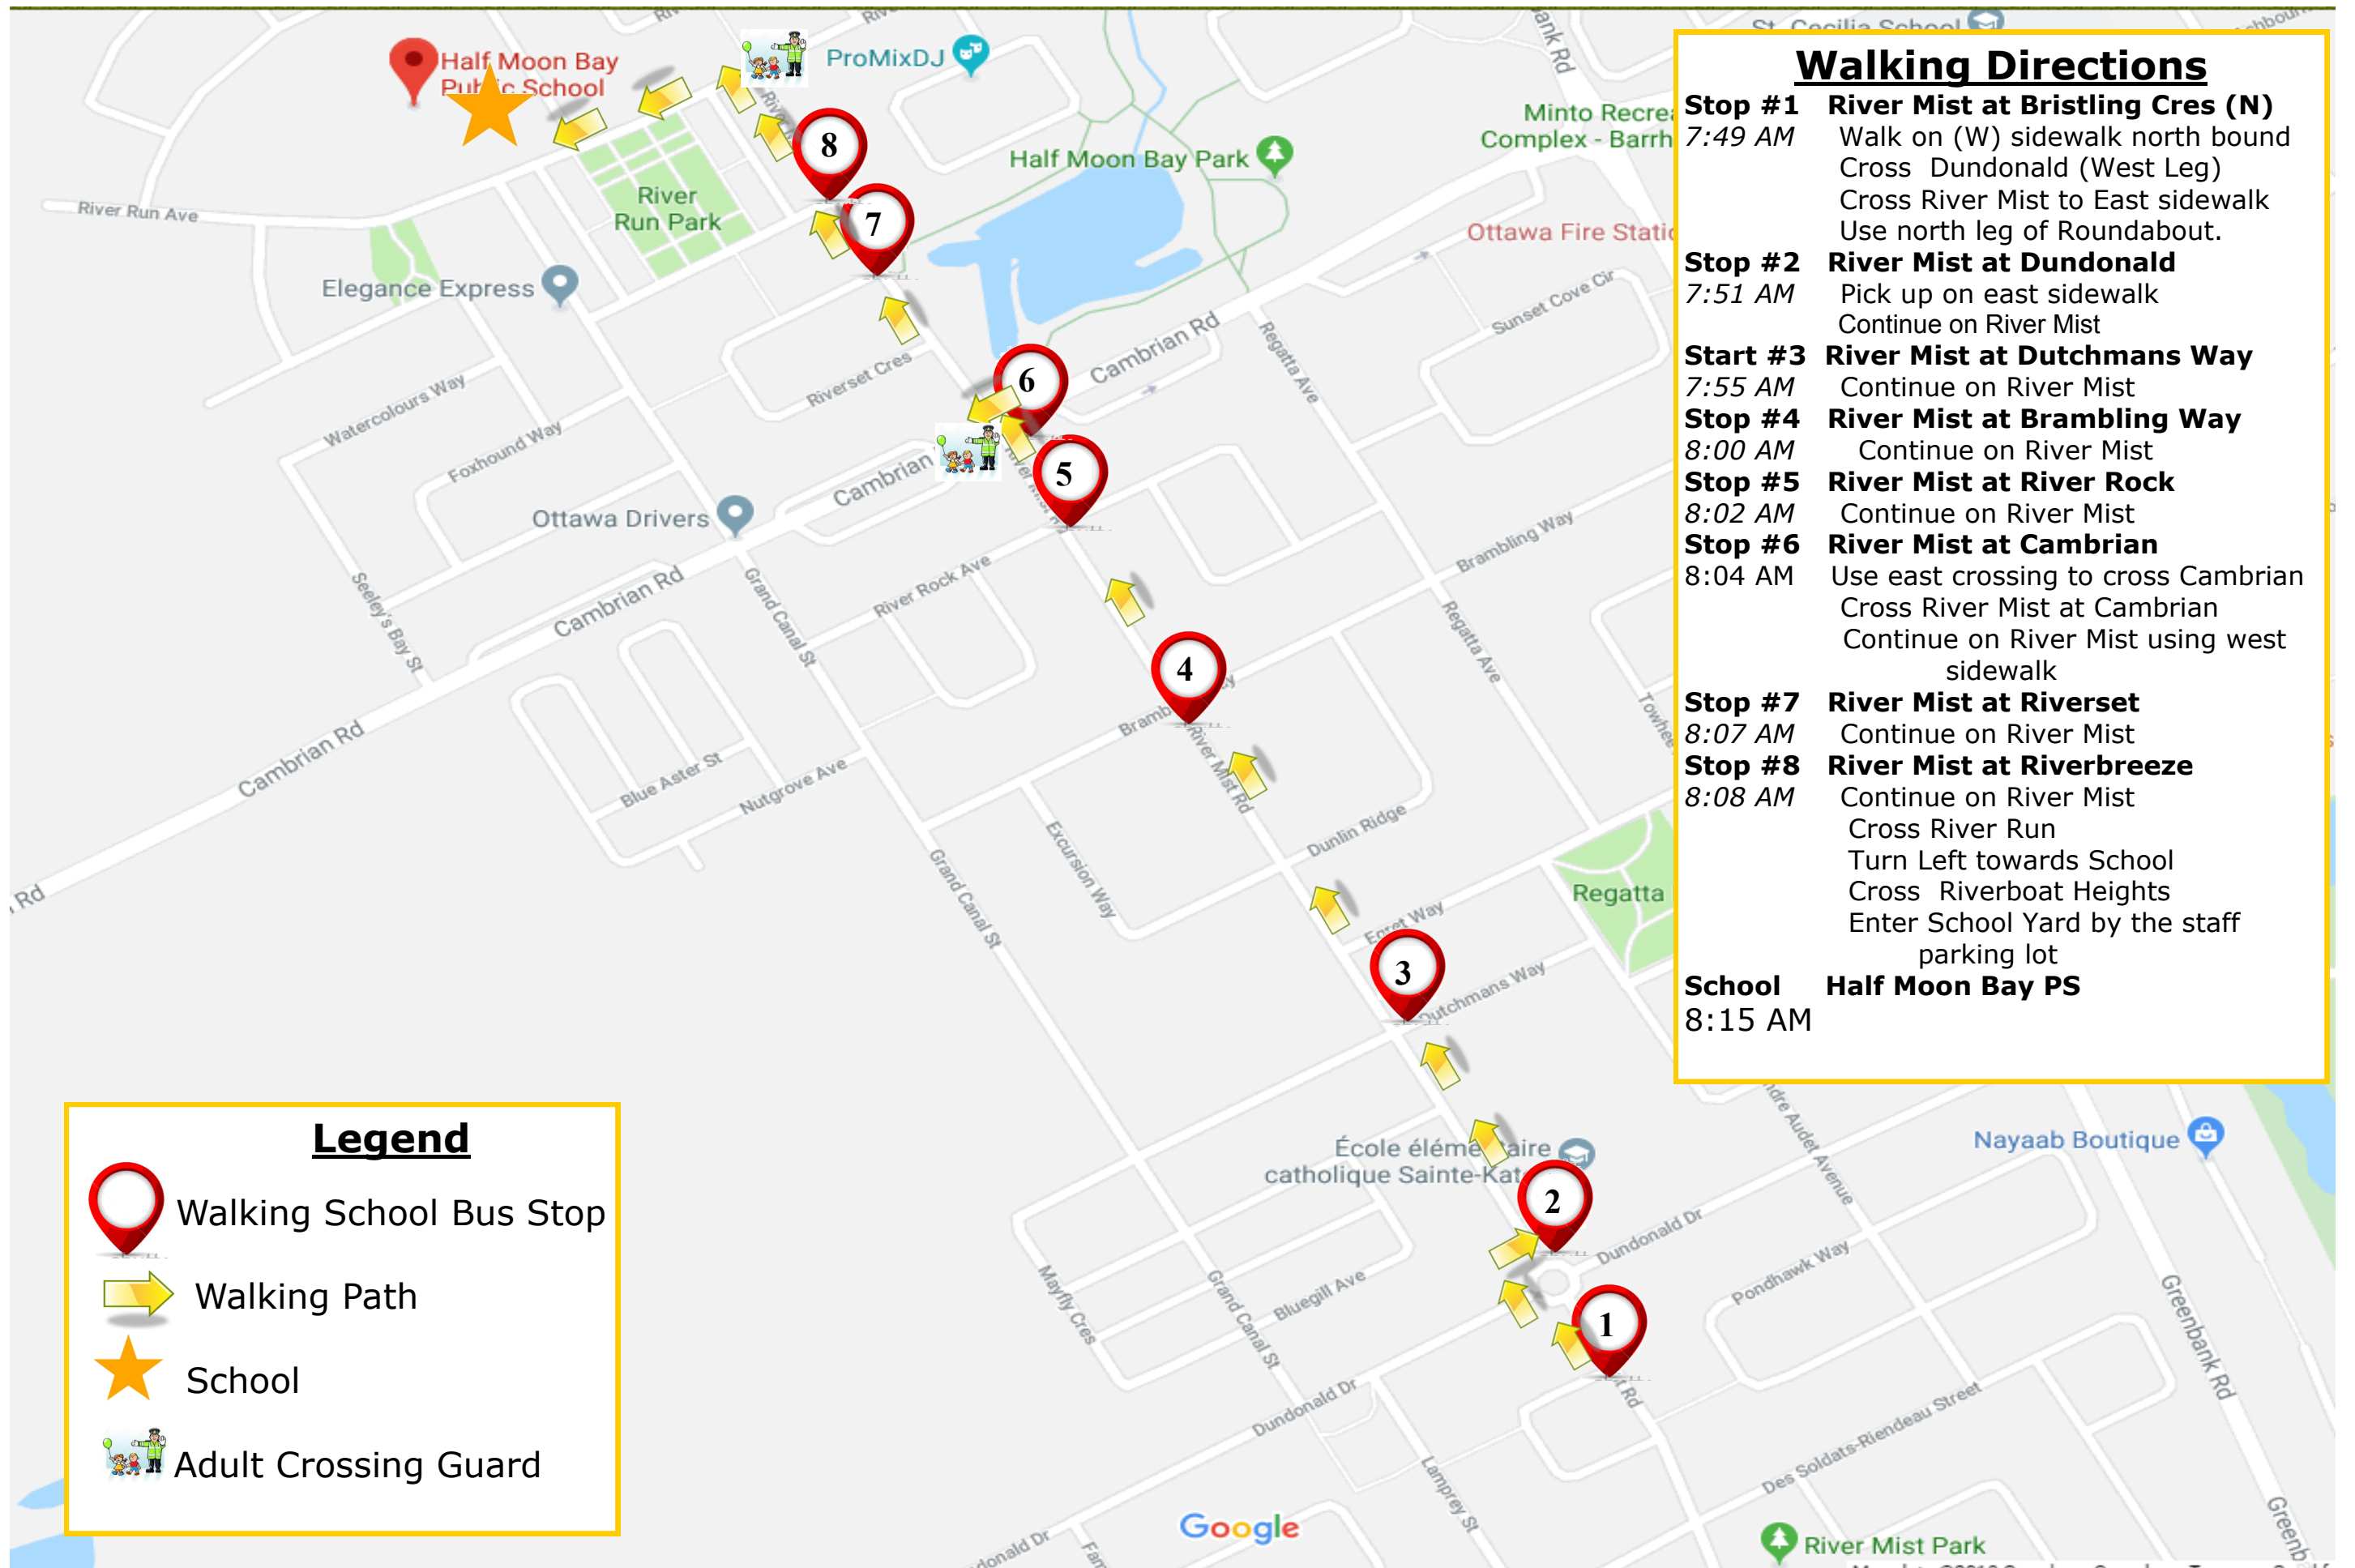

# Half Moon Bay Public School- Walking School Bus

## Walking Directions

- Stop #1 River Mist at Bristling Cres (N)**  
7:49 AM Walk on (W) sidewalk north bound  
Cross Dundonald (West Leg)  
Cross River Mist to East sidewalk  
Use north leg of Roundabout.
- Stop #2 River Mist at Dundonald**  
7:51 AM Pick up on east sidewalk  
Continue on River Mist
- Start #3 River Mist at Dutchmans Way**  
7:55 AM Continue on River Mist
- Stop #4 River Mist at Brambling Way**  
8:00 AM Continue on River Mist
- Stop #5 River Mist at River Rock**  
8:02 AM Continue on River Mist
- Stop #6 River Mist at Cambrian**  
8:04 AM Use east crossing to cross Cambrian  
Cross River Mist at Cambrian  
Continue on River Mist using west sidewalk
- Stop #7 River Mist at Riverset**  
8:07 AM Continue on River Mist
- Stop #8 River Mist at Riverbreeze**  
8:08 AM Continue on River Mist  
Cross River Run  
Turn Left towards School  
Cross Riverboat Heights  
Enter School Yard by the staff parking lot
- School Half Moon Bay PS**  
8:15 AM

## Legend

-  Walking School Bus Stop
-  Walking Path
-  School
-  Adult Crossing Guard