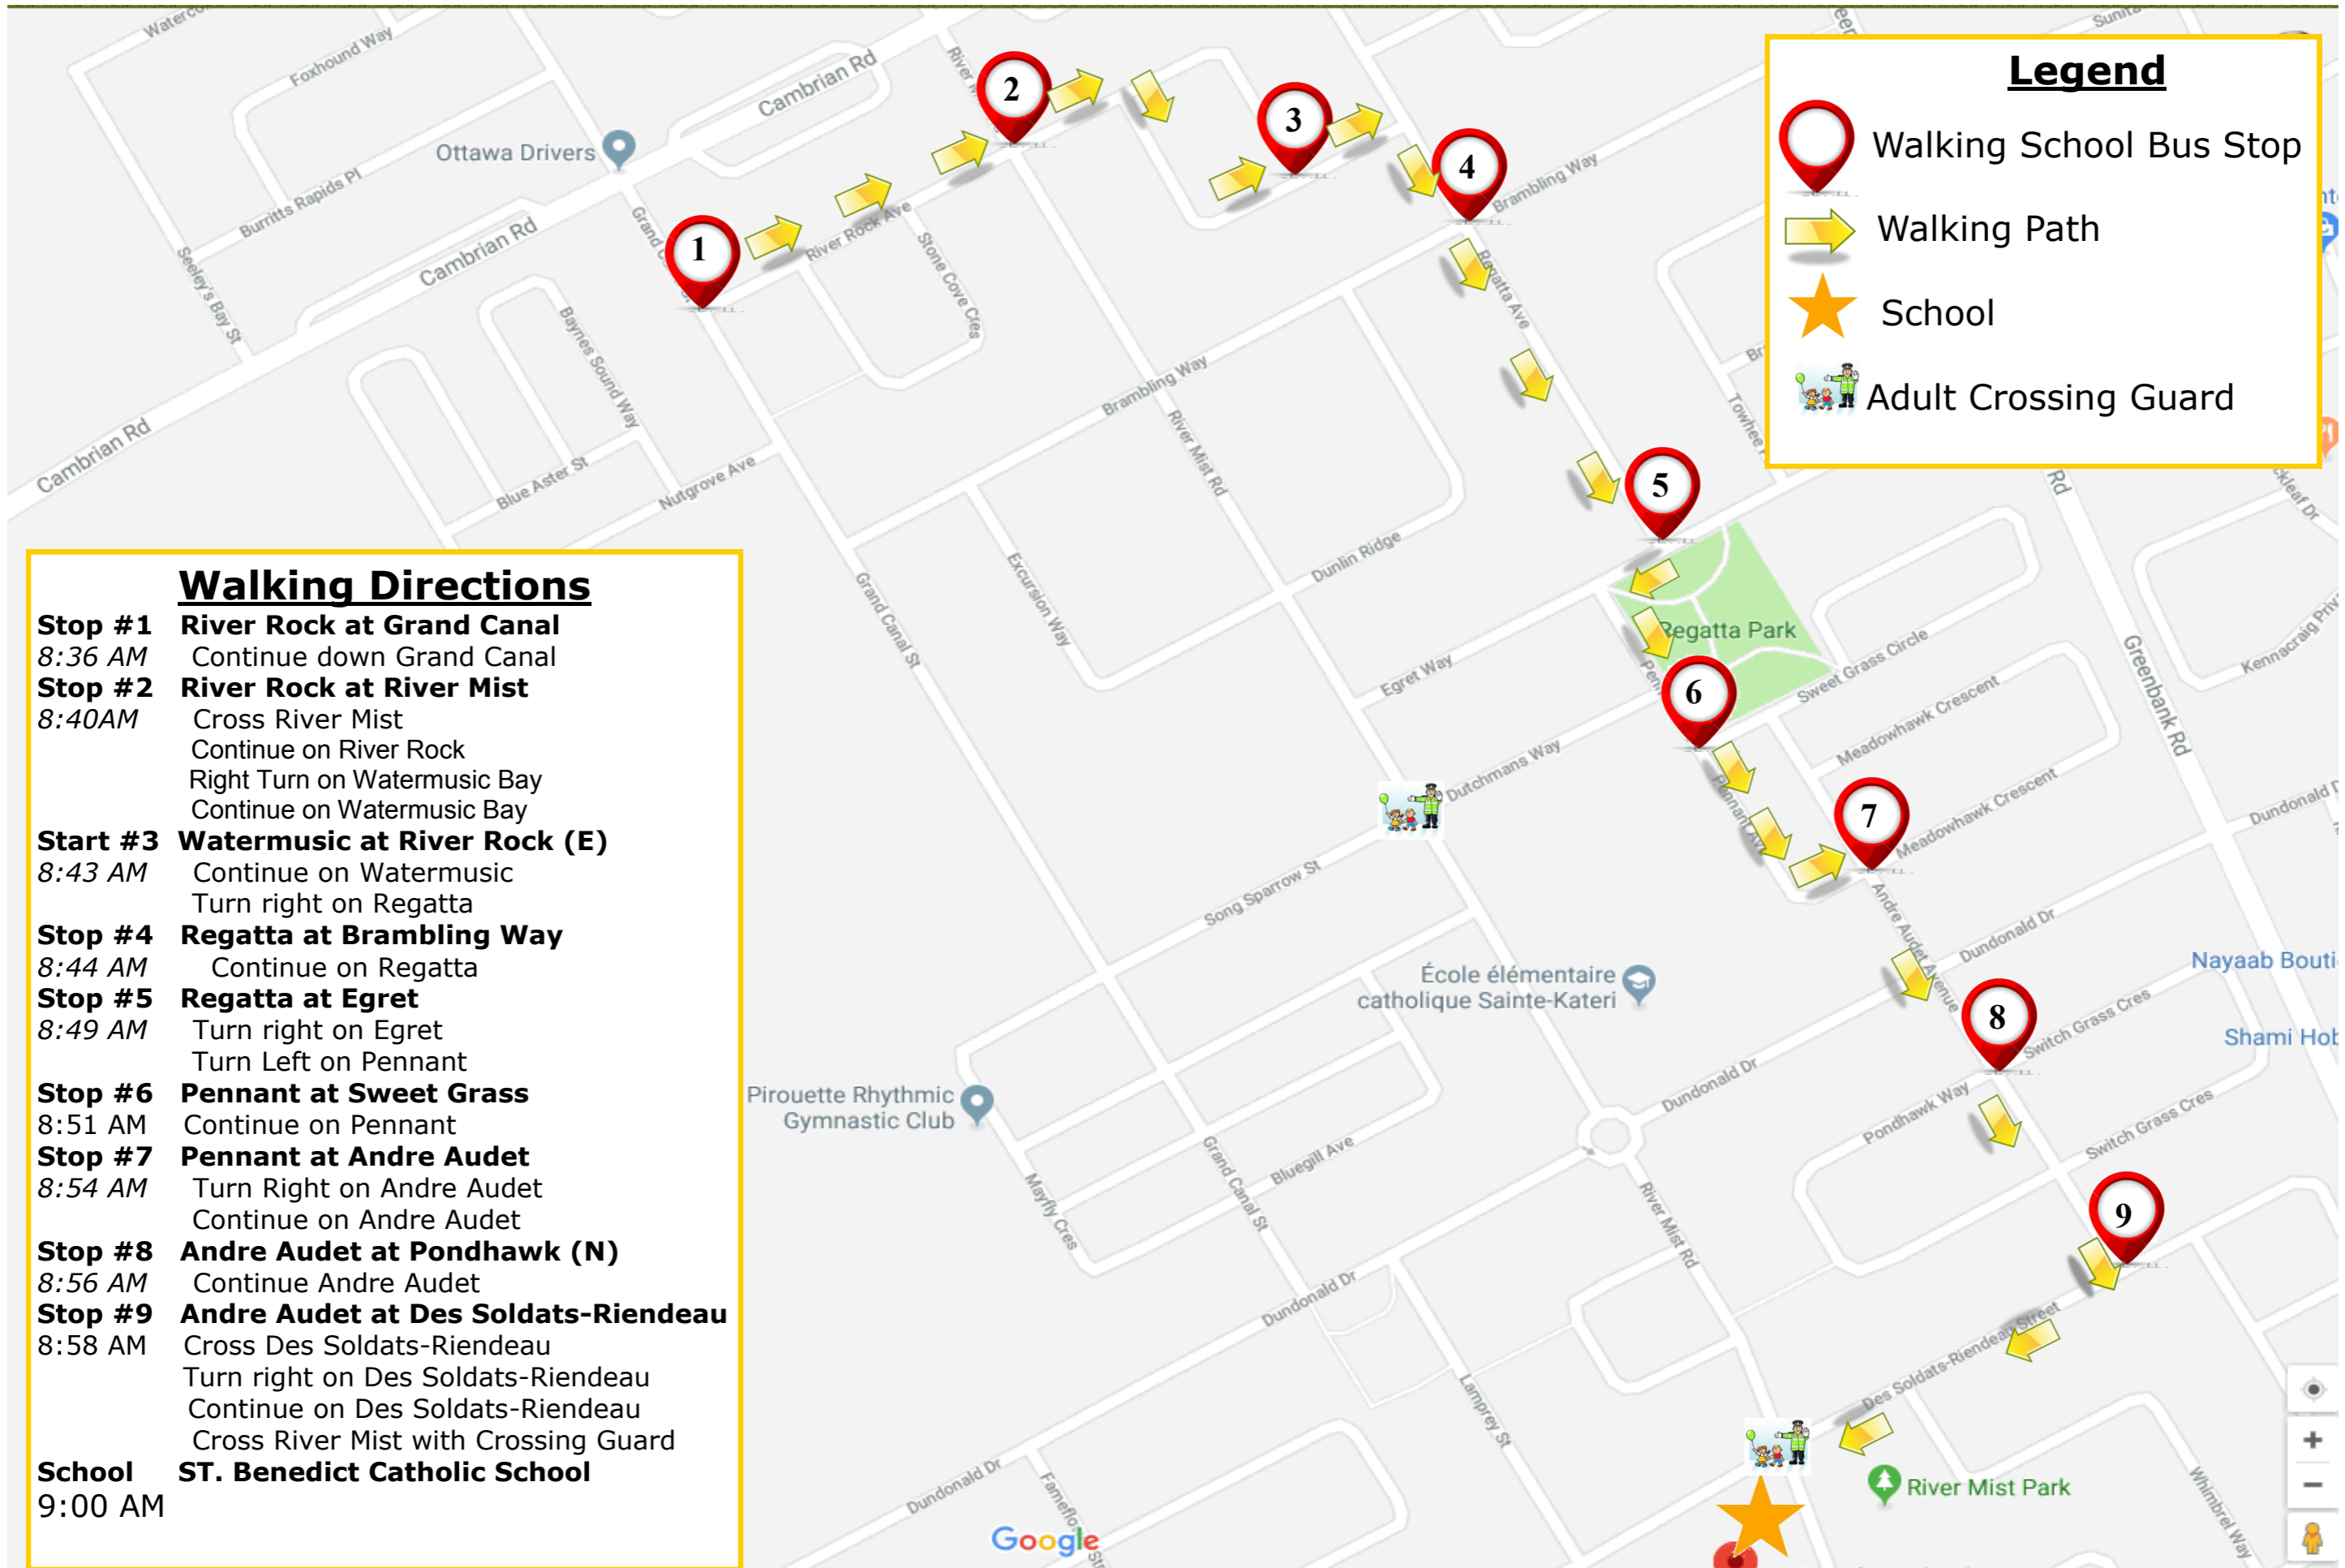

ST. Benedict Catholic School- Walking School Bus

Legend

- Walking School Bus Stop
- Walking Path
- School
- Adult Crossing Guard

Walking Directions

Stop #1 River Rock at Grand Canal
8:36 AM Continue down Grand Canal

Stop #2 River Rock at River Mist
8:40AM Cross River Mist
Continue on River Rock
Right Turn on Watermusic Bay
Continue on Watermusic Bay

Start #3 Watermusic at River Rock (E)
8:43 AM Continue on Watermusic
Turn right on Regatta

Stop #4 Regatta at Brambling Way
8:44 AM Continue on Regatta

Stop #5 Regatta at Egret
8:49 AM Turn right on Egret
Turn Left on Pennant

Stop #6 Pennant at Sweet Grass
8:51 AM Continue on Pennant

Stop #7 Pennant at Andre Audet
8:54 AM Turn Right on Andre Audet
Continue on Andre Audet

Stop #8 Andre Audet at Pondhawk (N)
8:56 AM Continue Andre Audet

Stop #9 Andre Audet at Des Soldats-Riendeau
8:58 AM Cross Des Soldats-Riendeau
Turn right on Des Soldats-Riendeau
Continue on Des Soldats-Riendeau
Cross River Mist with Crossing Guard