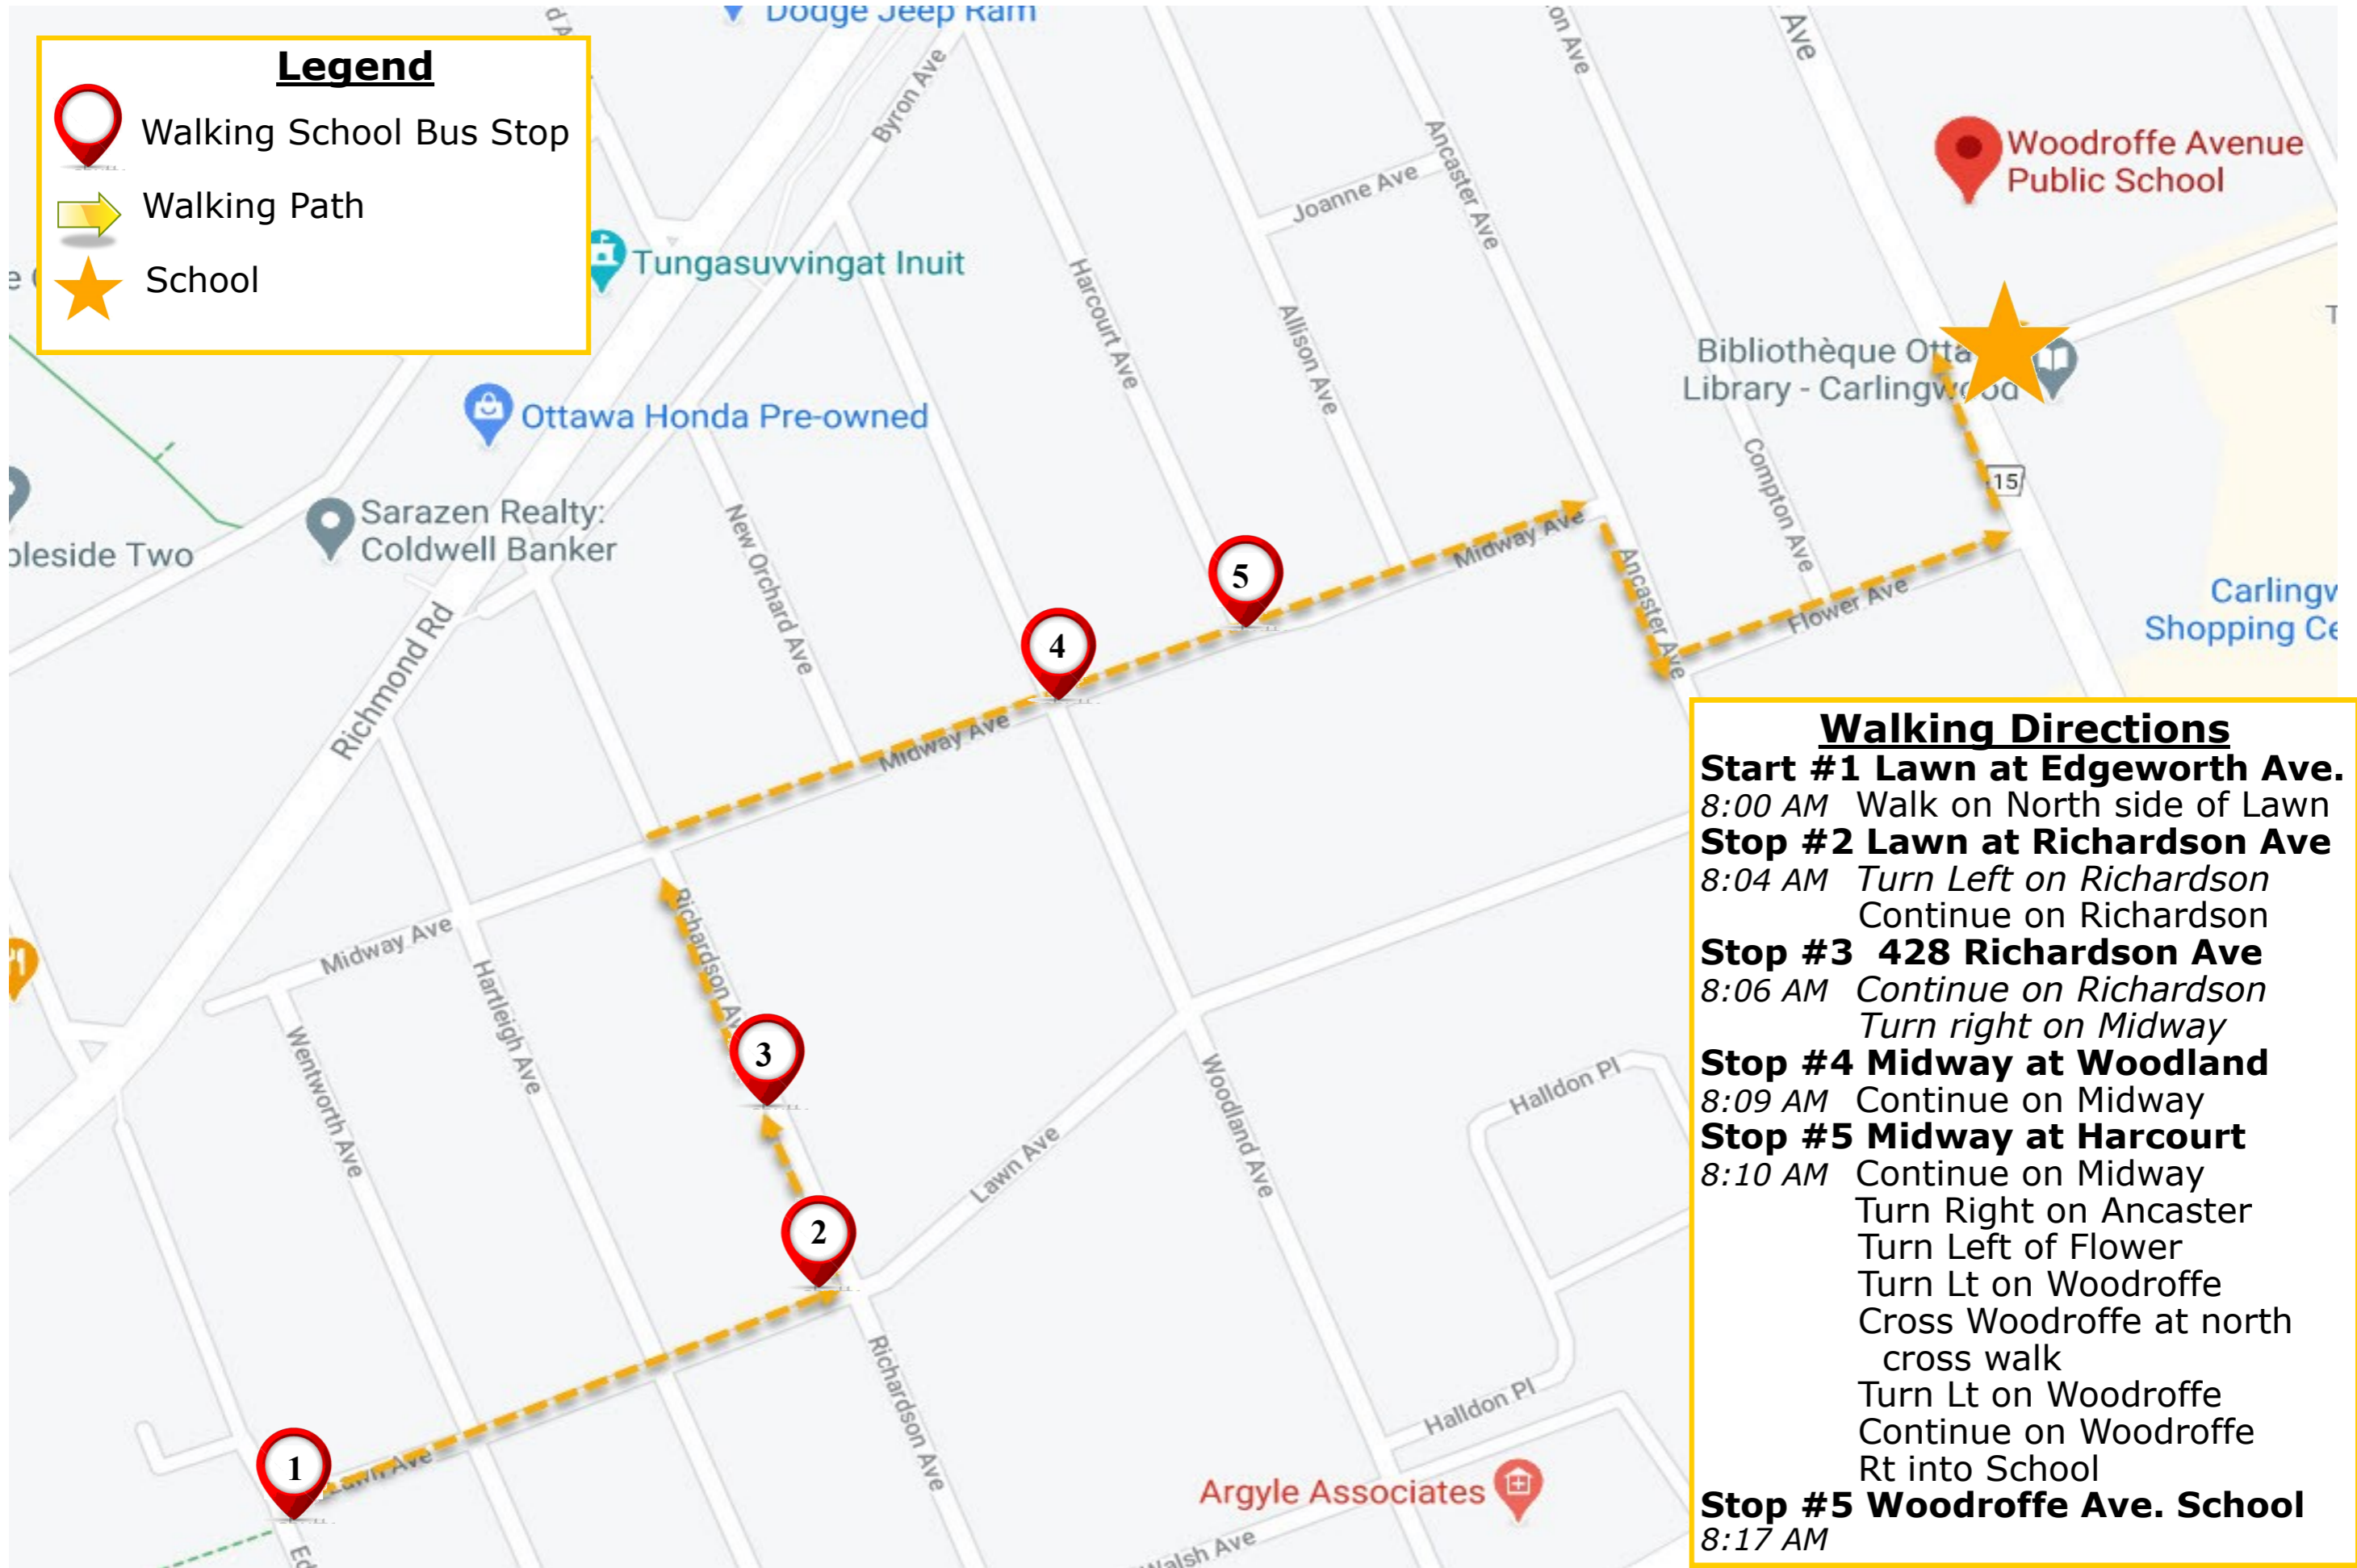

Woodroffe Ave - Walking School Bus (New Route)

Legend

-  Walking School Bus Stop
-  Walking Path
-  School

Walking Directions

Start #1 Lawn at Edgeworth Ave.
8:00 AM Walk on North side of Lawn

Stop #2 Lawn at Richardson Ave
8:04 AM Turn Left on Richardson
Continue on Richardson

Stop #3 428 Richardson Ave
8:06 AM Continue on Richardson
Turn right on Midway

Stop #4 Midway at Woodland
8:09 AM Continue on Midway

Stop #5 Midway at Harcourt
8:10 AM Continue on Midway
Turn Right on Ancaster
Turn Left of Flower
Turn Lt on Woodroffe
Cross Woodroffe at north cross walk
Turn Lt on Woodroffe
Continue on Woodroffe
Rt into School

Stop #5 Woodroffe Ave. School
8:17 AM